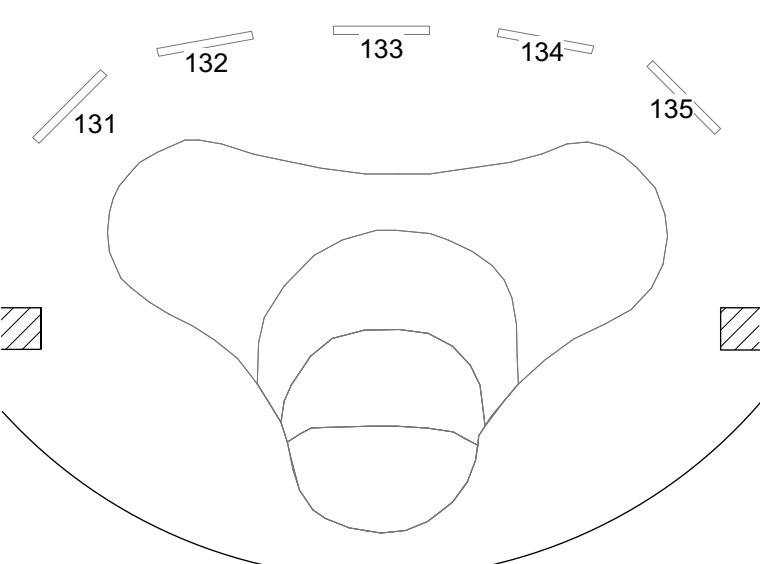

MOTHERHOOD OUT LOUD MAGIC SHEET

Front L202

Front R02

Side R305

Side R362

Back R321

Back R82

MOTHERHOOD OUT LOUD MAGIC SHEET

Text R13

Fresnel SP

Scenic Texture

LED PAR

ADDITIONAL SP

- Front Blue Fill-71
- Front Lav Fill- 75
- TV SP- 121
- Front C SP- 123
- SPARES-122,124,125
- Winter Back- 141,142
- HOUSE-100