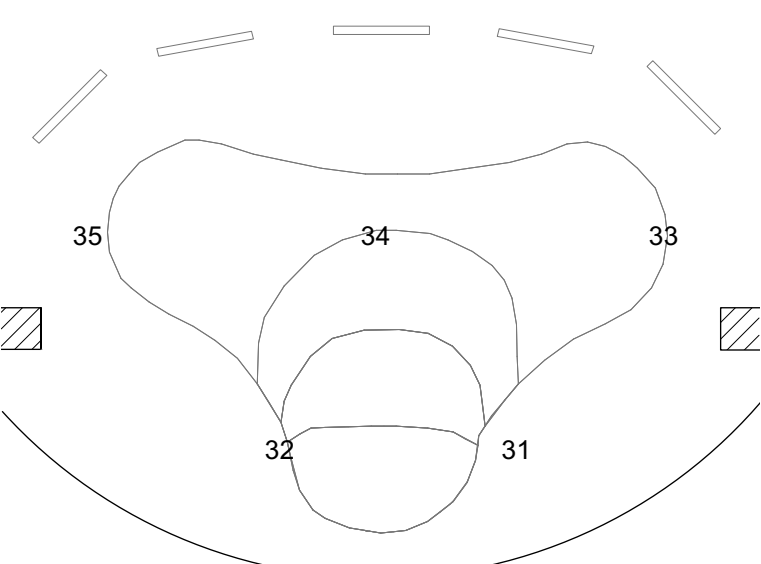

MOTHERHOOD OUT LOUD MAGIC SHEET

Front L202

Front R02

Side R305

Side R362

Back R321

Back R82

MOTHERHOOD OUT LOUD MAGIC SHEET

Text R13

Fresnel SP

Scenic Texture

LED PAR

ADDITIONAL SP

- Front Blue Fill-71
- Front Lav Fill- 75
- TV SP- 121
- Front C SP- 123
- SPARES-122,124,125
- Winter Back- 141,142
- HOUSE-100