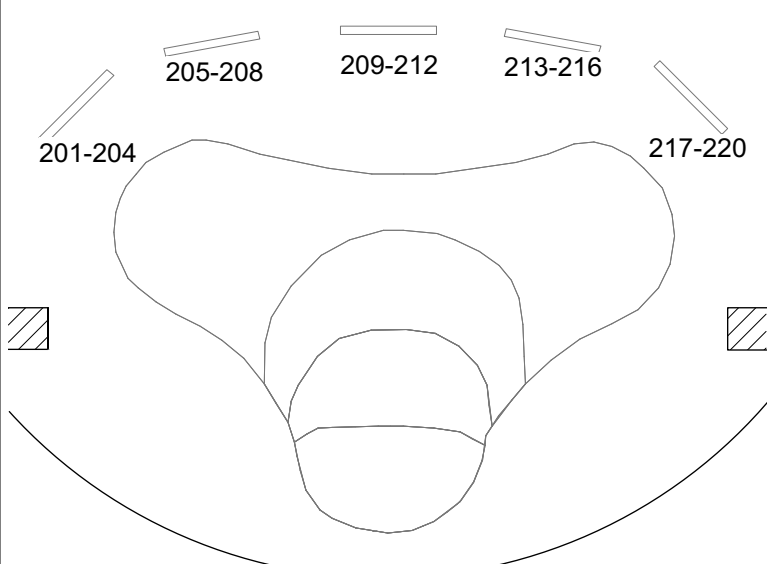

MOTHERHOOD OUT LOUD MAGIC SHEET

Front L202

Front R02

Side R305

Side R362

Back R321

Back R82

MOTHERHOOD OUT LOUD MAGIC SHEET

Text R13

Fresnel SP

Scenic Texture

LED PAR

ADDITIONAL SP

- Front Blue Fill-71
- Front Lav Fill- 75
- TV SP- 121
- Front C SP- 123
- SPARES-122,124,125
- Winter Back- 141,142
- HOUSE-100