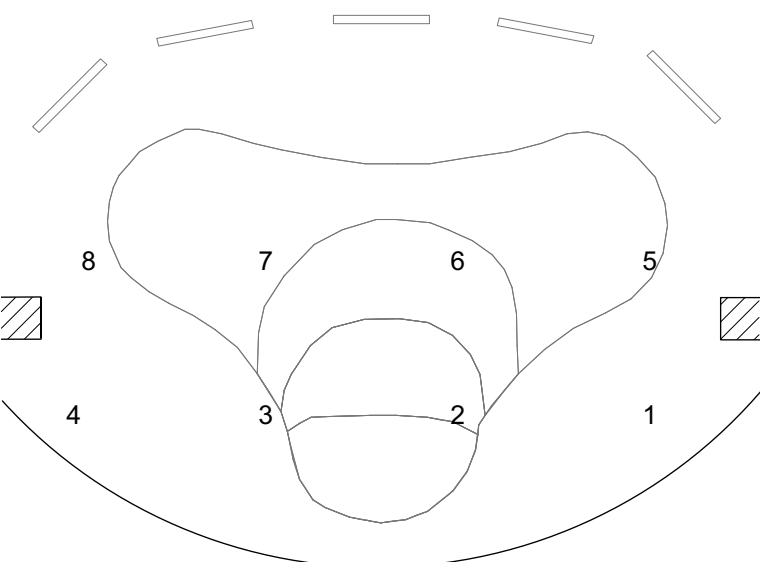

MOTHERHOOD OUT LOUD MAGIC SHEET

Front L202

Front R02

Side R305

Side R362

Back R321

Back R82

MOTHERHOOD OUT LOUD MAGIC SHEET

Text R13

Fresnel SP

Scenic Texture

LED PAR

ADDITIONAL SP

- Front Blue Fill-71
- Front Lav Fill- 75
- TV SP- 121
- Front C SP- 123
- SPARES-122,124,125
- Winter Back- 141,142
- HOUSE-100