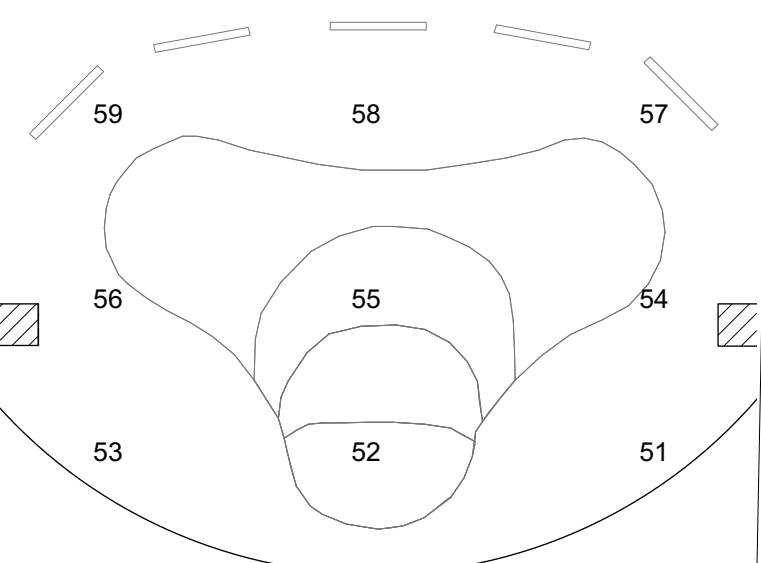

MOTHERHOOD OUT LOUD MAGIC SHEET

Front L202

Front R02

Side R305

Side R362

Back R321

Back R82

MOTHERHOOD OUT LOUD MAGIC SHEET

Text R13

Fresnel SP

Scenic Texture

LED PAR

ADDITIONAL SP

- Front Blue Fill-71
- Front Lav Fill- 75
- TV SP- 121
- Front C SP- 123
- SPARES-122,124,125
- Winter Back- 141,142
- HOUSE-100