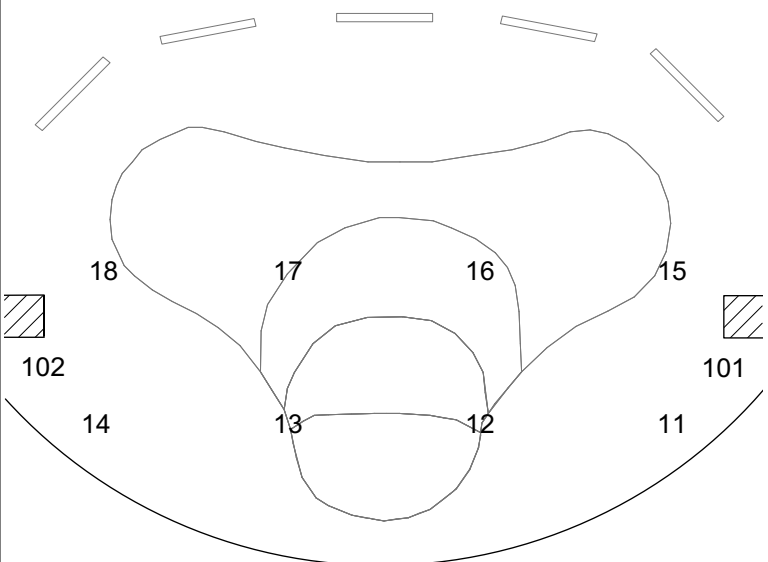

MOTHERHOOD OUT LOUD MAGIC SHEET

Front L202

Front R02

Side R305

Side R362

Back R321

Back R82

MOTHERHOOD OUT LOUD MAGIC SHEET

Text R13

Fresnel SP

Scenic Texture

LED PAR

ADDITIONAL SP

- Front Blue Fill-71
- Front Lav Fill- 75
- TV SP- 121
- Front C SP- 123
- SPARES-122,124,125
- Winter Back- 141,142
- HOUSE-100