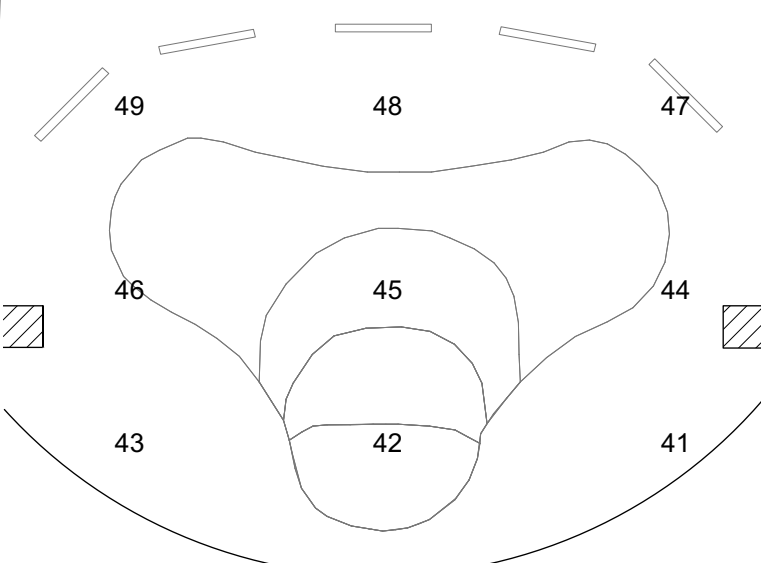

MOTHERHOOD OUT LOUD MAGIC SHEET

Front L202

Front R02

Side R305

Side R362

Back R321

Back R82

MOTHERHOOD OUT LOUD MAGIC SHEET

Text R13

Fresnel SP

Scenic Texture

LED PAR

ADDITIONAL SP

- Front Blue Fill-71
- Front Lav Fill- 75
- TV SP- 121
- Front C SP- 123
- SPARES-122,124,125
- Winter Back- 141,142
- HOUSE-100