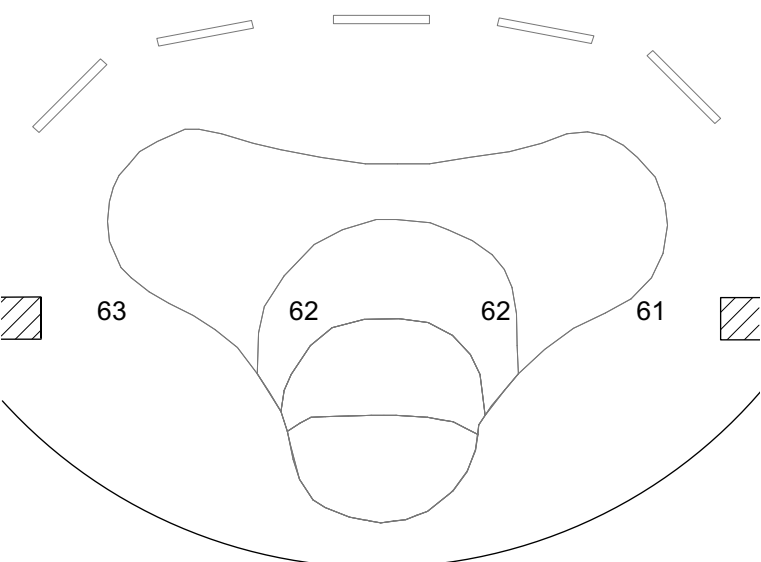

MOTHERHOOD OUT LOUD MAGIC SHEET

Front L202

Front R02

Side R305

Side R362

Back R321

Back R82

MOTHERHOOD OUT LOUD MAGIC SHEET

Text R13

Fresnel SP

Scenic Texture

LED PAR

ADDITIONAL SP

- Front Blue Fill-71
- Front Lav Fill- 75
- TV SP- 121
- Front C SP- 123
- SPARES-122,124,125
- Winter Back- 141,142
- HOUSE-100