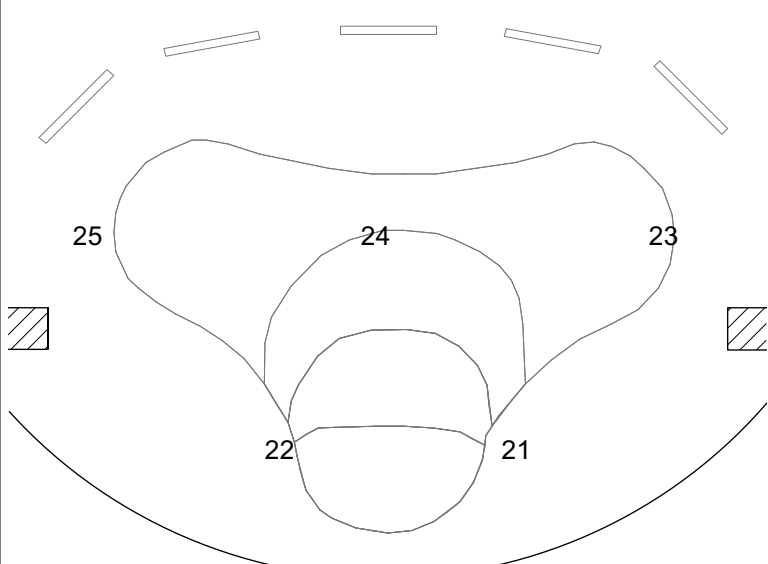

MOTHERHOOD OUT LOUD MAGIC SHEET

Front L202

Front R02

Side R305

Side R362

Back R321

Back R82

MOTHERHOOD OUT LOUD MAGIC SHEET

Text R13

Fresnel SP

Scenic Texture

LED PAR

ADDITIONAL SP

- Front Blue Fill-71
- Front Lav Fill- 75
- TV SP- 121
- Front C SP- 123
- SPARES-122,124,125
- Winter Back- 141,142
- HOUSE-100