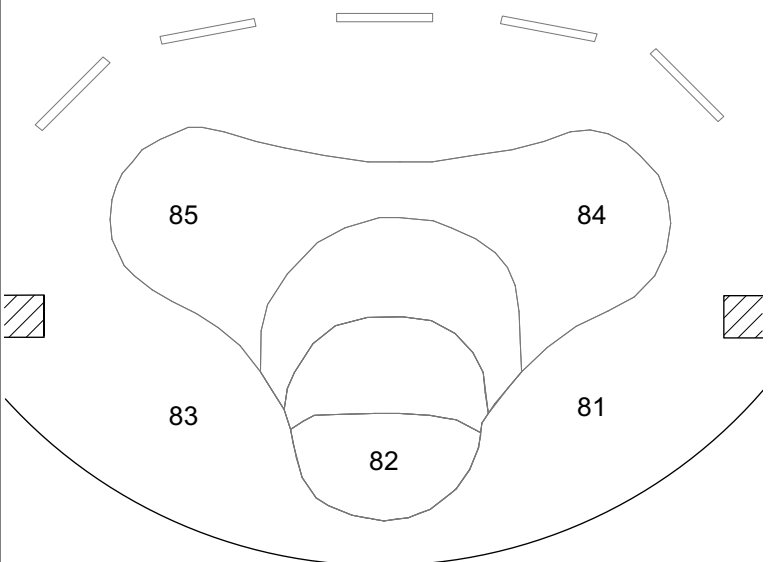

MOTHERHOOD OUT LOUD MAGIC SHEET

Front L202

Front R02

Side R305

Side R362

Back R321

Back R82

MOTHERHOOD OUT LOUD MAGIC SHEET

Text R13

Fresnel SP

Scenic Texture

LED PAR

ADDITIONAL SP

- Front Blue Fill-71
- Front Lav Fill- 75
- TV SP- 121
- Front C SP- 123
- SPARES-122,124,125
- Winter Back- 141,142
- HOUSE-100