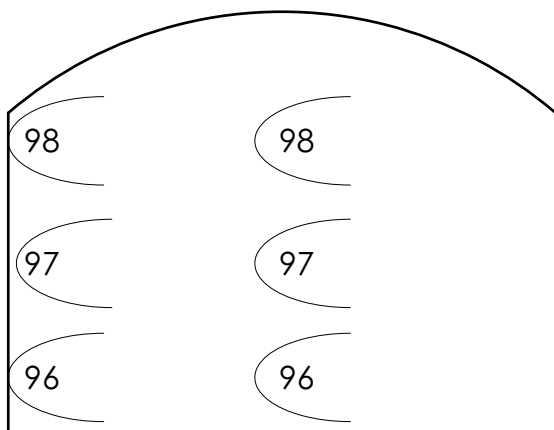

Vivid Backlight

BRICK TEXT SP

143 144 142 141

Diagonal Backlight from R R321

Diagonal Backlight from L R321

High Specials/Gobo Wash R02

SR Sidelight B R362

SL Sidelight B R305