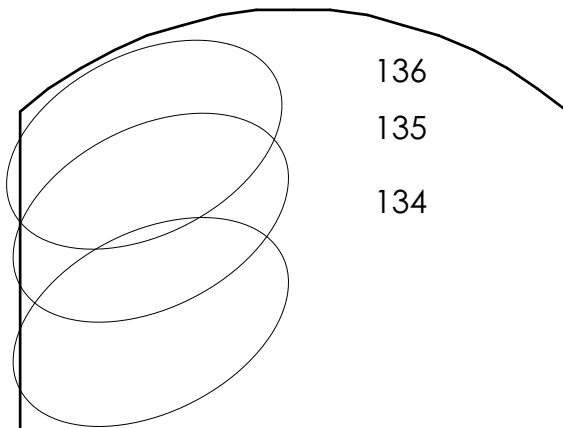

Vivid Backlight

BRICK TEXT SP

143 144 142 141

Diagonal Backlight from R R321

Diagonal Backlight from L R321

High Specials/Gobo Wash R02

SR Sidelight B R362

SL Sidelight B R305