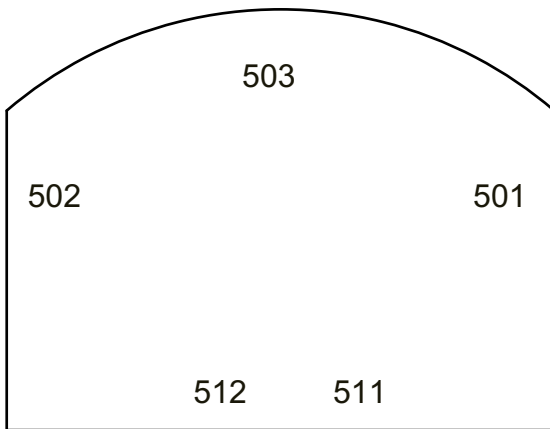

MOVERS/I-CUES

NICK
Disco Ball SP: 311, 312
Balcony Sides: 321, 322
Tree SP: 301, 302
Twinspin units: 331, 332 (333, 334)

MICHAEL
Boom 70deg: 361, 362
Ballet Bar SP: 371
Atomic Strobe: 451
Backlight SP: 351, 352

ZACH
Ground Unit: 701, 702

Haze: 800
Foggers: 801, 802
Spotlights: 601, 602