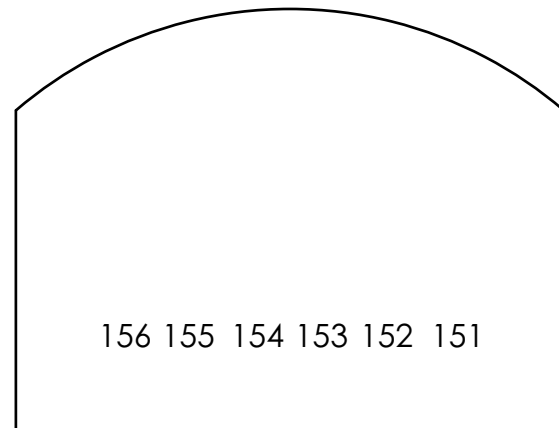

Vivid Backlight

BRICK TEXT SP

143 144 142 141

Diagonal Backlight from R R321

Diagonal Backlight from L R321

High Specials/Gobo Wash R02

SR Sidelight B R362

SL Sidelight B R305