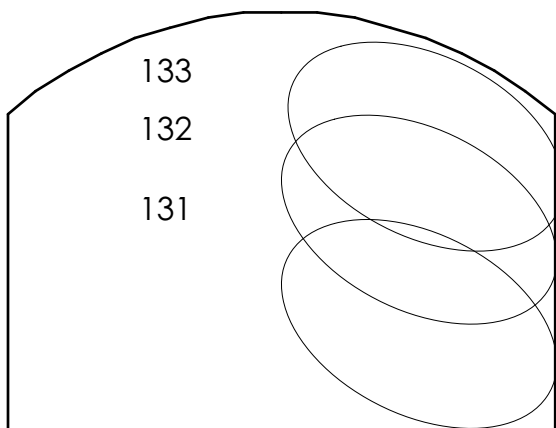

Diagonal Backlight from R R321