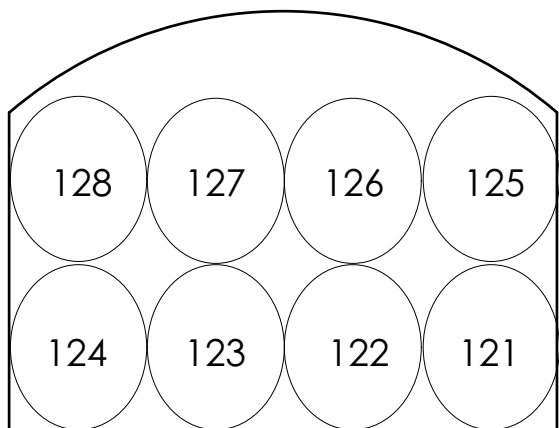

CHOREOGRAPHER SHOWCASE MAGIC SHEET

RLD: Nicholas Smith

Associate Designers: Michael Ekema-Nardella, Justin Dudzik, Zach Lipo Zovic

Master Electrician: Audrey Melko

Creation Date: 2/12/2018

Front Specials/Gobo Wash R60