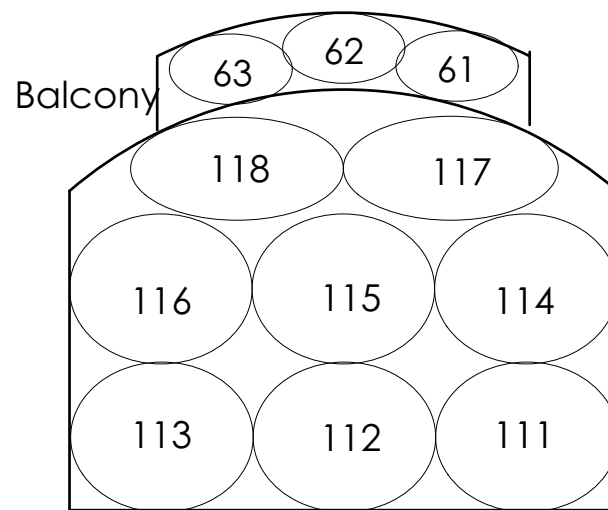

Fresnel Downlight R68