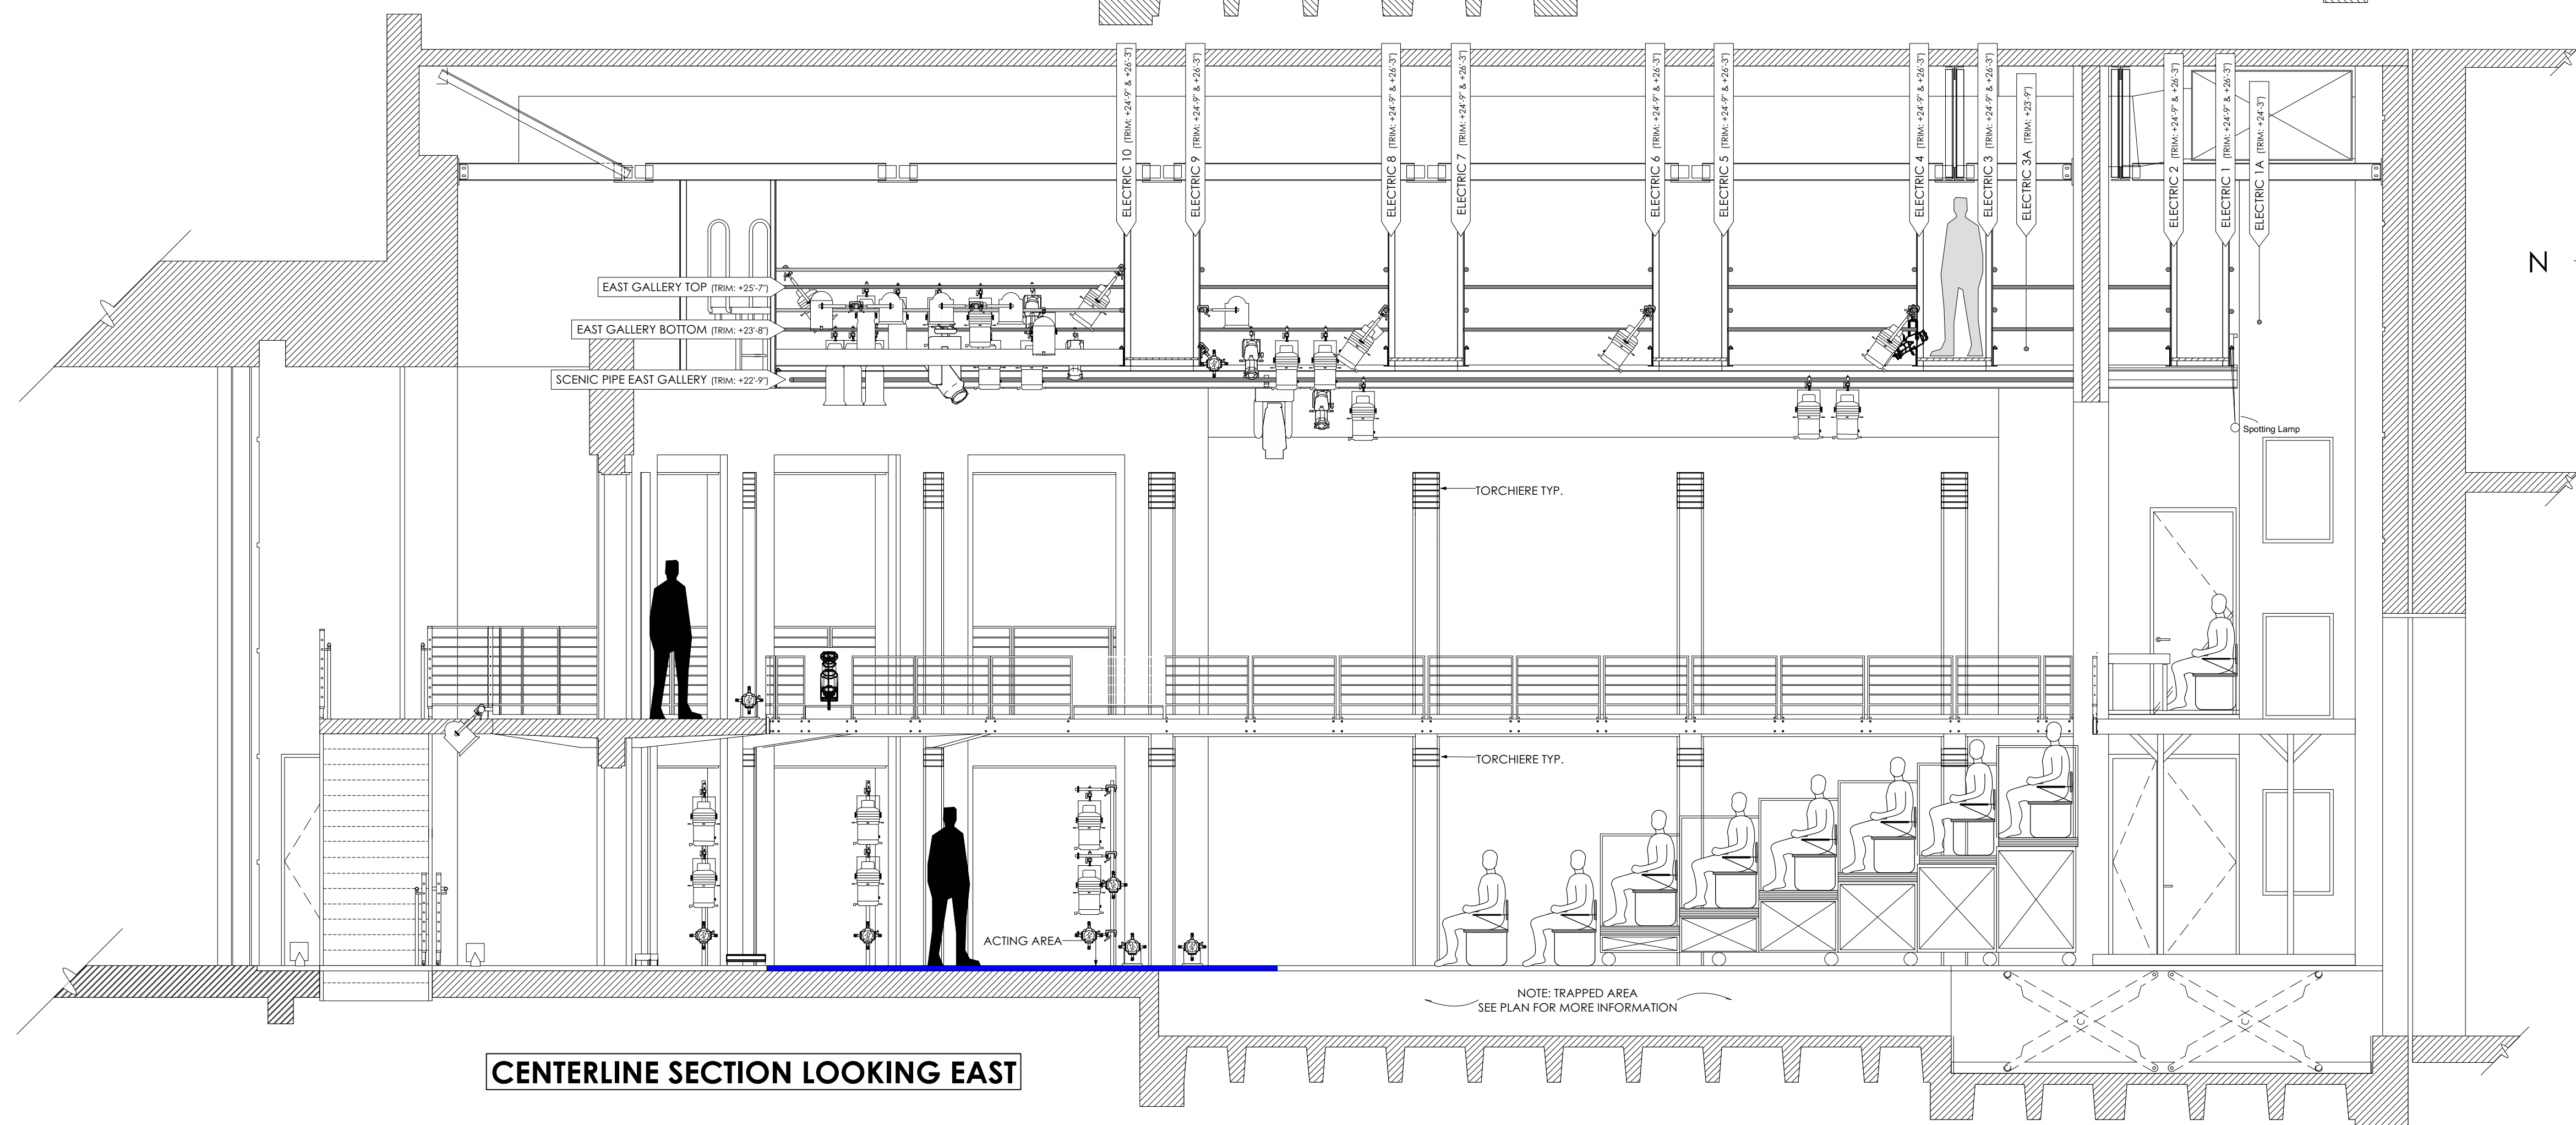

CENTERLINE SECTION LOOKING WEST

CENTERLINE SECTION LOOKING EAST

The University of Cincinnati College-Conservatory of Music
COHEN FAMILY STUDIO THEATER
CHOREOGRAPHERS' SHOWCASE 2018

VERSION 5 2/12/2018	RES. LIGHTING DESIGNER: NICHOLAS SMITH ASSOCIATE DESIGNERS: MICHAEL EKEMA-NARDELLA, JUSTIN DUDZIK, ZACH LIPO ZOVICH	ME: AUDREY MELKO DATE CREATED: 1/28/2018	PLATE: 2 OF TWO
UNIVERSITY OF CINCINNATI COLLEGE-CONSERVATORY OF MUSIC THEATRICAL DESIGN & PRODUCTION LIGHTING DESIGN DEPARTMENT (513) 556-9446		SCALE: 1/4" = 1'-0" DRAWN BY: NICHOLAS SMITH	