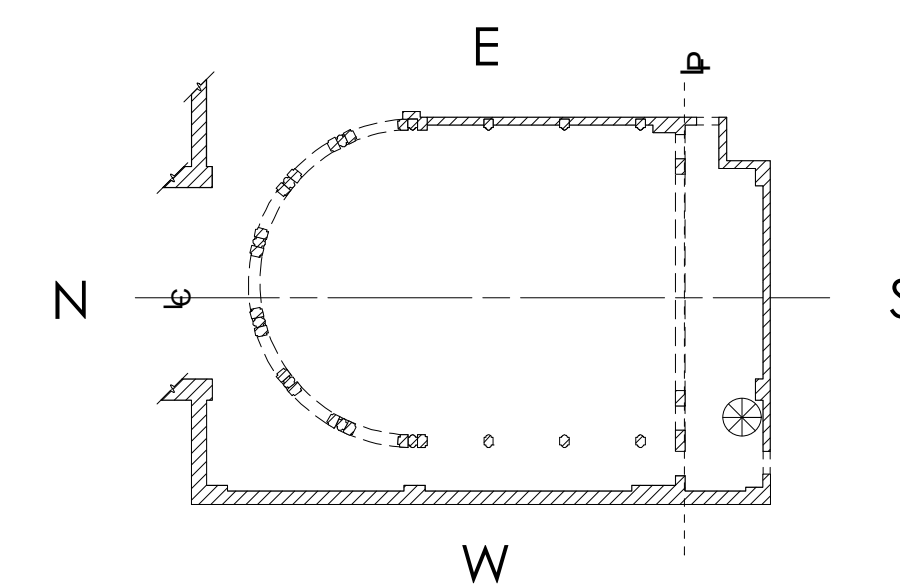

CENTERLINE SECTION LOOKING WEST

CENTERLINE SECTION LOOKING EAST

The University of Cincinnati College-Conservatory of Music
COHEN FAMILY STUDIO THEATER
CHOREOGRAPHERS' SHOWCASE 2018

VERSION 5 2/12/2018	RES. LIGHTING DESIGNER: NICHOLAS SMITH ASSOCIATE DESIGNERS: MICHAEL EKEMA-NARDELLA, JUSTIN DUDZIK, ZACH LIPO ZOVICH	ME: AUDREY MELKO DATE CREATED: 1/28/2018	PLATE: 2 OF TWO
UNIVERSITY OF CINCINNATI COLLEGE-CONSERVATORY OF MUSIC THEATRICAL DESIGN & PRODUCTION LIGHTING DESIGN DEPARTMENT (513) 556-9446		SCALE: 1/4" = 1'-0" DRAWN BY: NICHOLAS SMITH	